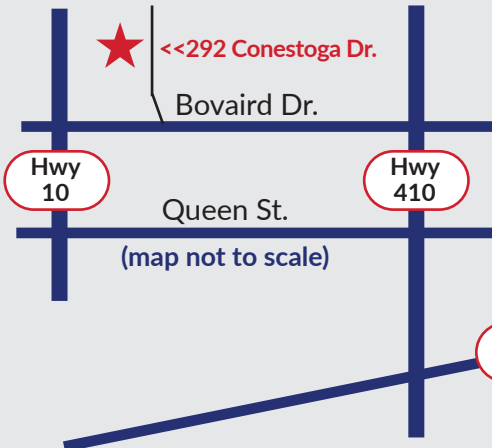

Family of four: \$20

Jim Archdekin Recreation Centre

292 Conestoga Dr., Brampton, ON L6Z 3M1

- operating layouts
- variety of scales & sizes
- static displays
- new & used items for sale
- food/refreshments/BBQ
- lots of free parking
- wheelchair accessible

Hwy 407

www.theplatelayers.org